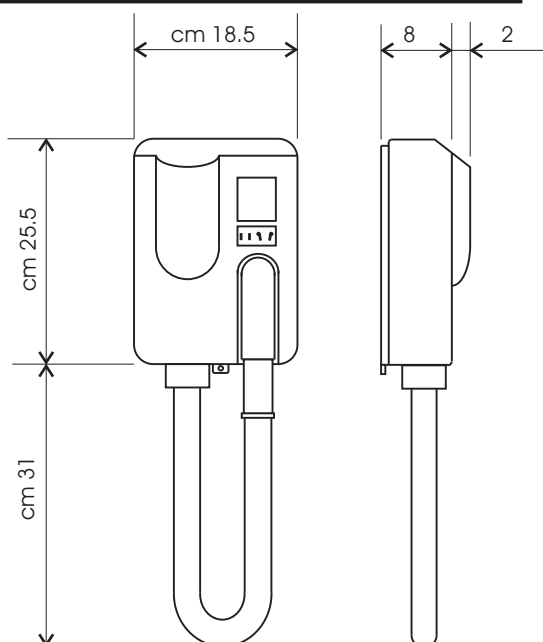

Cod. 114 RB

With universal shaver socket 115/230 Volts .

Dimension

Technical Sheet

Functioning	Extracting the hose
Material	UV resistant ABS Nylon Uninflammable
Voltage	220/240 V
Frequency	50/60 Hz
Power	1.000 W
Air flow	80 m ³ /h
Noise level	65 dB
Liquid protection degree	IPX4
Electric protection degree	Class II
Wall installation	By furnished plug or Direct on the wall
Quality marks	