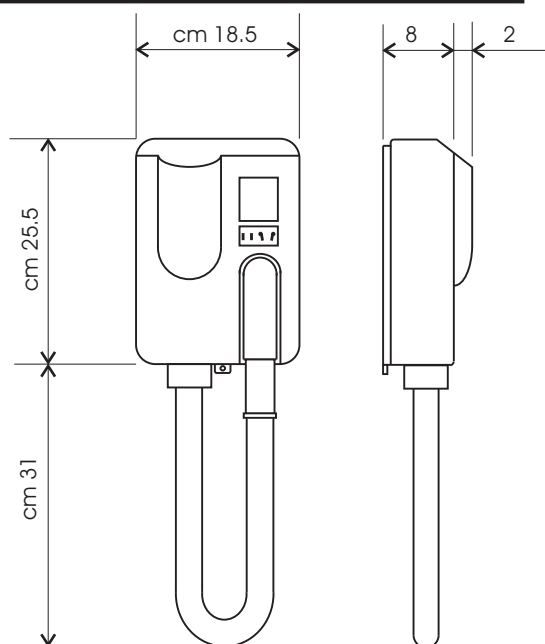

Cod. 114 R

With european shaver socket .

### Dimension

### Technical Sheet

Functioning	Extracting the hose
Material	UV resistant ABS Nylon Uninflammable
Voltage	220/240 V
Frequency	50/60 Hz
Power	1.000 W
Air flow	80 m <sup>3</sup> /h
Noise level	65 dB
Liquid protection degree	IPX4
Electric protection degree	Class II
Wall installation	By furnished plug or Direct on the wall
Quality marks	