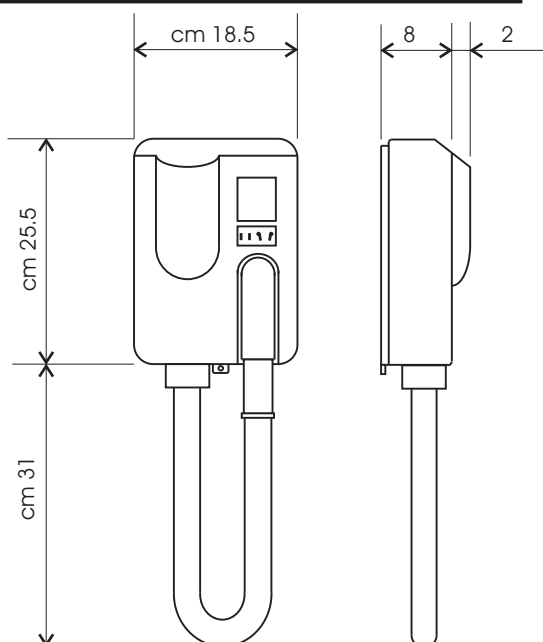

Cod. 114

Automatic wall hair dryer, long life motor AC.

Dimension

Technical Sheet

Functioning	Extracting the hose
Material	UV resistant ABS Nylon Uninflammable
Voltage	220/240 V
Frequency	50/60 Hz
Power	1.000 W
Air flow	80 m ³ /h
Noise level	65 dB
Liquid protection degree	IPX4
Electric protection degree	Class II
Wall installation	By furnished plug or Direct on the wall
Quality marks	