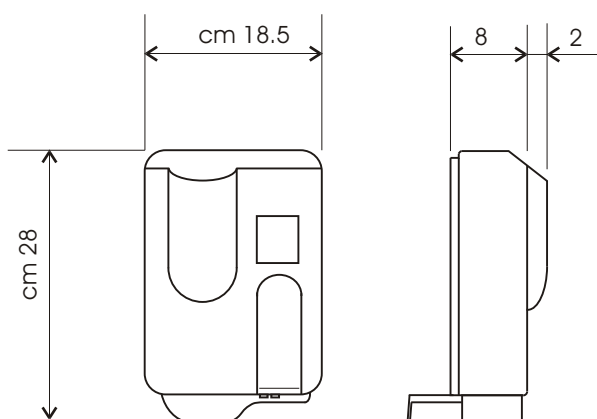

### Dimension

### Technical Sheet

Functioning	Automatic
Material	UV resistant ABS Nylon Uninflammable
Voltage	220/240 V
Frequency	50/60 Hz
Power	1.500 W
Air flow	86 m <sup>3</sup> /h
Noise level	65 dB
Liquid protection degree	IPX3
Electric protection degree	Class II
Wall installation	By furnished plug or Direct on the wall
Quality marks	