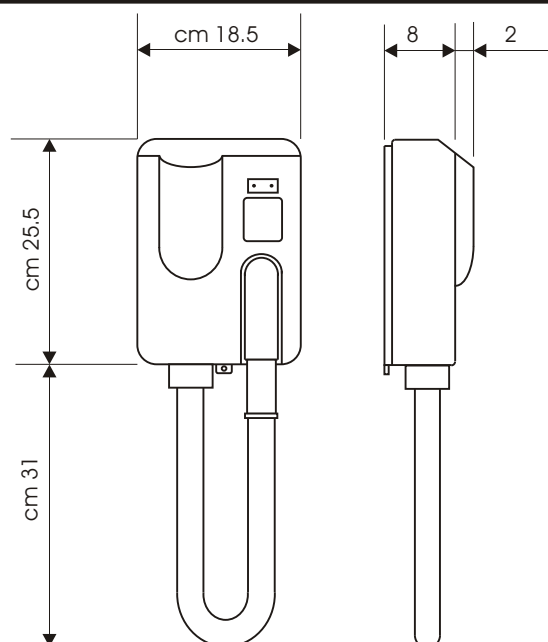

## Cod. 114 R

Wall mounted hair dryer

- Automatic start
- Professional Motor
- Cool touch swivel handle
- European shaver socket 230V
- Supplied with alimentation cable, detachable for eventual connection direct to electrical mains that comes out from the wall

### Dimensions

### Technical Sheet

Functioning	Extracting the hose
Material	UV resistant ABS Nylon Uninflammable
Voltage	220/240 V
Frequency	50/60 Hz
Power	1.000 W
Air Flow	80 m <sup>3</sup> /h
Noise level	65 dB
Liquid protection degree	IPX4
Electric protection degree	Class II
Wall installation	By furnished plug or Direct on the wall
Quality marks	