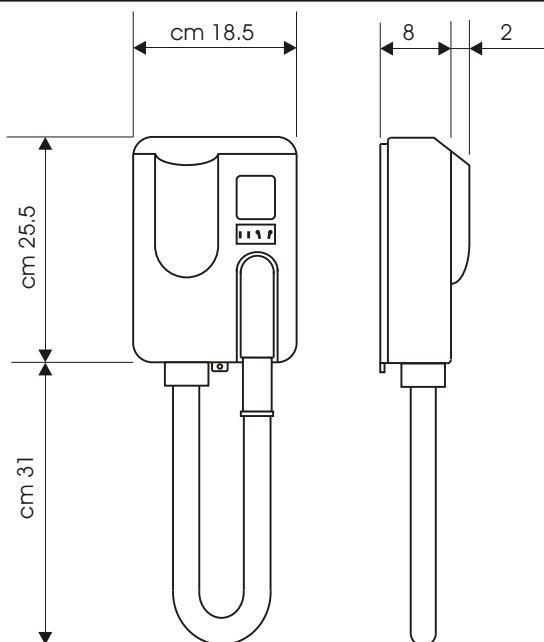

Cod. 114 RB

Wall mounted hair dryer

- Automatic start
- Professional Motor
- Cool touch swivel handle
- Universal shaver socket 115/230V
- Supplied with alimentation cable, detachable for eventual connection direct to electrical mains that comes out from the wall

Dimensions

Technical Sheet

Functioning	Extracting the hose
Material	UV resistant ABS Nylon Uninflammable
Voltage	220/240 V
Frequency	50/60 Hz
Power	1.000 W
Air Flow	80 m ³ /h
Noise level	65 dB
Liquid protection degree	IPX4
Electric protection degree	Class II
Wall installation	By furnished plug or Direct on the wall
Quality marks	