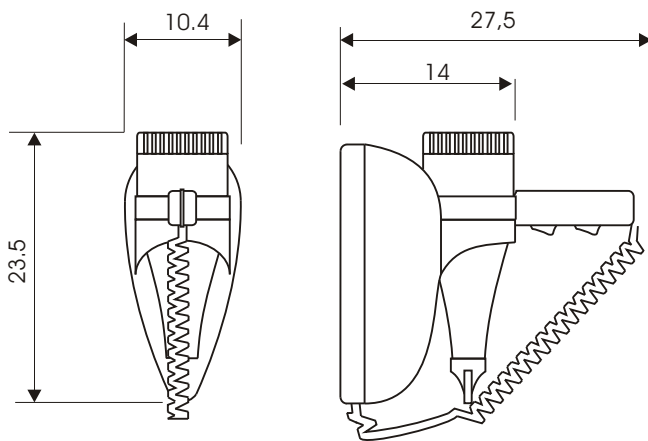

Cod. 190 IRB
Cod. 190 IRB /1600

Wall mounted hair dryer

- Professional Motor
- On / Off security switch
- Slide switch:
2 speeds
3 temperatures
- Equipped with a switch to cut off electric power during cleaning operations
- Universal shaver socket 115/230V
- Spiraled cable reinforced
- Supplied with alimentation cable, detachable for eventual connection direct to electrical mains that comes out from the wall

Dimensions

Measure unit: cm

Technical Sheet

Functioning	On/Off pushing switch
Material	UV resistant ABS Nylon Uninflammable
Temperatures	3
Speeds	2
Voltage	220/240 V
Frequency	50/60 Hz
Power 190 IRB	1.400 W
Power 190 IRB /1600	1.600 W
Air Flow	96 m ³ /h
Noise level	60 dB
Liquid protection degree	IPX0
Electric protection degree	Class II
Wall installation	By furnished plug or Direct on the wall
Quality Mark 190; 190 D; 190 RBD 190 D/1600; 190 RBD/1600 190 I; 190 IRB 190 I/1600; 190 IRB/1600	