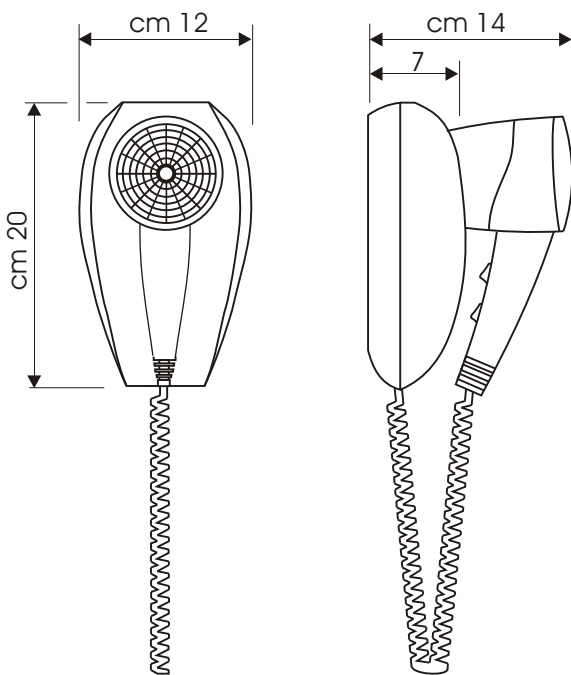

Cod. 191 RB
Cod. 191 RB /1600

Wall mounted hair dryer

- On/off security switch
- Slide switch:
 - 2 speeds
 - 3 temperatures
- Universal shaver socket 115/230V
- Spiraled cable reinforced
- Supplied with alimentation cable, detachable for eventual connection direct to electrical mains that comes out from the wall

Dimensions

Technical Sheet

Functioning	On/Off pushing switch
Material	UV resistant ABS Nylon Uninflammable
Temperatures	3
Speeds	2
Voltage	220/240 V
Frequency	50/60 Hz
Power 191 RB	1.300 W
Power 191 RB /1600	1.600 W
Air Flow	124 m ³ /h
Noise level	60 dB
Liquid protection degree	IPX0
Electric protection degree	Class II
Wall installation	By furnished plug or Direct on the wall
Quality Mark 191 D; 191 RBD 191 D /1600; 191 RBD /1600	CE
191; 191 RB 191 /1600; 191 RB /1600	CE 