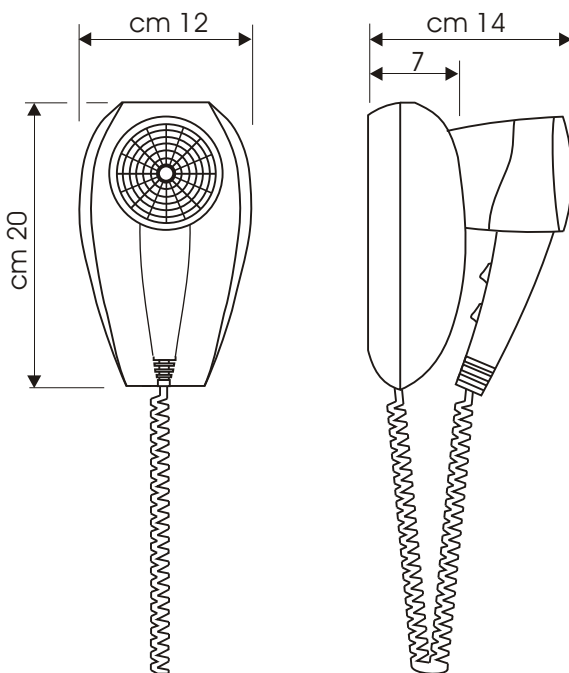

Cod. 191 RBD
Cod. 191 RBD /1600

Wall mounted hair dryer

- On/off security switch
- Slide switch:
2 speeds
3 temperatures
- Automatic cut-off switch
- Universal shaver socket 115/230 V
- Spiraled cable reinforced
- Supplied with alimentation cable, detachable for eventual connection direct to electrical mains that comes out from the wall

Dimensions

Technical Sheet

Functioning	On/Off pushing switch
Material	UV resistant ABS Nylon Uninflammable
Temperatures	3
Speeds	2
Voltage	220/240 V
Frequency	50/60 Hz
Power 191 RBD	1.300 W
Power 191 RBD /1600	1.600 W
Air Flow	124 m ³ /h
Noise level	60 dB
Liquid protection degree	IPX0
Electric protection degree	Class II
Wall installation	By furnished plug or Direct on the wall
Quality Mark 191 D; 191 RBD 191 D /1600; 191 RBD /1600	CE
191; 191 RB 191 /1600; 191 RB /1600	CE 