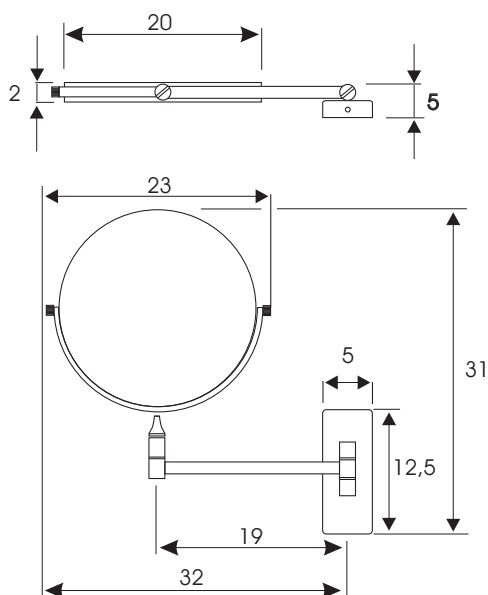

Cod. 231

- Cosmetic double side mirror
- Entirely made of brass (not iron) to guarantee against rust
- Chrome finishing
- Normal mirror + mirror magnification 3x
- Single arm with clutch regulation

Dimensions

Measure unit: cm

Technical Sheet

Material	BRASS (Not iron)
Magnification	1X / 3X