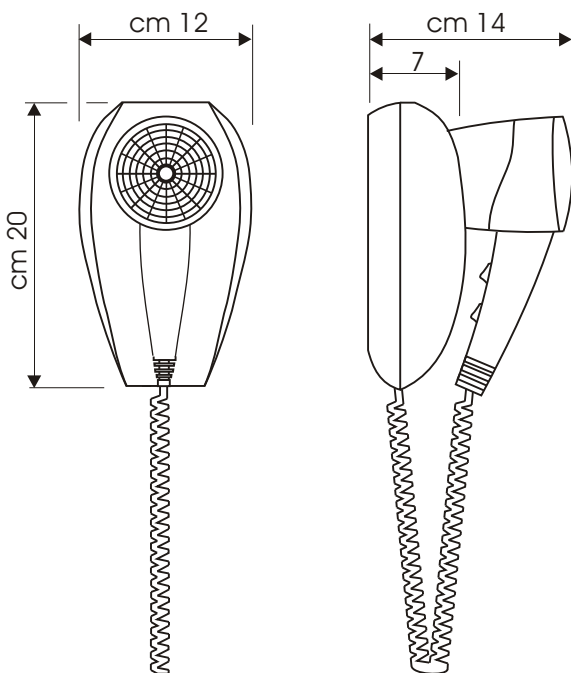

Cod. 191 D-BK  
Cod. 191 D-BK /1600

Wall mounted hair dryer

- On/off security switch
- Slide switch:  
2 speeds  
3 temperatures
- Automatic cut-off switch
- Spiraled cable reinforced
- Supplied with alimentation cable, detachable for eventual connection direct to electrical mains that comes out from the wall

## Dimensions

## Technical Sheet

Functioning	On/Off pushing switch
Material	UV resistant ABS Nylon Uninflammable
Temperatures	3
Speeds	2
Voltage	220/240 V
Frequency	50/60 Hz
Power 191 D-BK	1.300 W
Power 191 D-BK /1600	1.600 W
Air Flow	124 m <sup>3</sup> /h
Noise level	60 dB
Liquid protection degree	IPX0
Electric protection degree	Class II
Wall installation	By furnished plug or Direct on the wall
Quality Mark 191 D;                   191 RBD 191 D /1600;       191 RBD /1600	CE
191;                    191 RB 191 /1600;       191 RB /1600	CE 