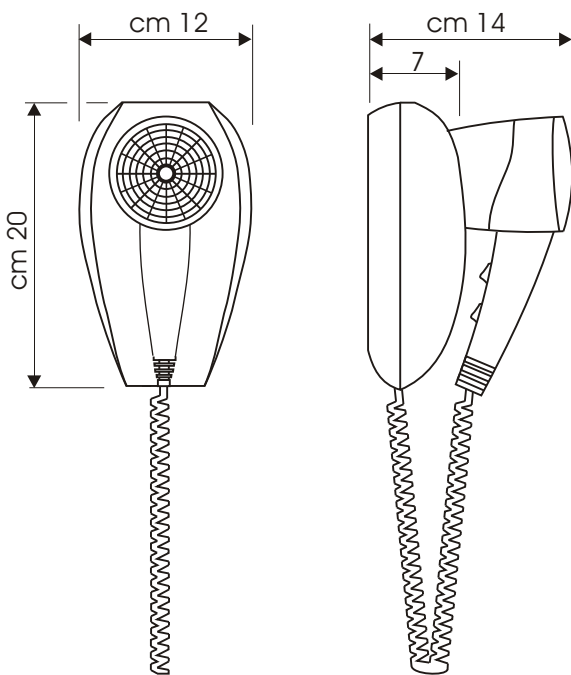

Cod. 191 RB-BK  
Cod. 191 RB-BK /1600

Wall mounted hair dryer

- On/off security switch
- Slide switch:  
2 speeds  
3 temperatures
- Universal shaver socket 115/230V
- Spiraled cable reinforced
- Supplied with alimentation cable, detachable for eventual connection direct to electrical mains that comes out from the wall

## Dimensions

## Technical Sheet

Functioning	On/Off pushing switch
Material	UV resistant ABS Nylon Uninflammable
Temperatures	3
Speeds	2
Voltage	220/240 V
Frequency	50/60 Hz
Power 191 RB-BK	1.300 W
Power 191 RB-BK /1600	1.600 W
Air Flow	124 m <sup>3</sup> /h
Noise level	60 dB
Liquid protection degree	IPX0
Electric protection degree	Class II
Wall installation	By furnished plug or Direct on the wall
Quality Mark 191 D;                    191 RBD 191 D /1600;        191 RBD /1600	CE
191;                      191 RB 191 /1600;            191 RB /1600	CE 