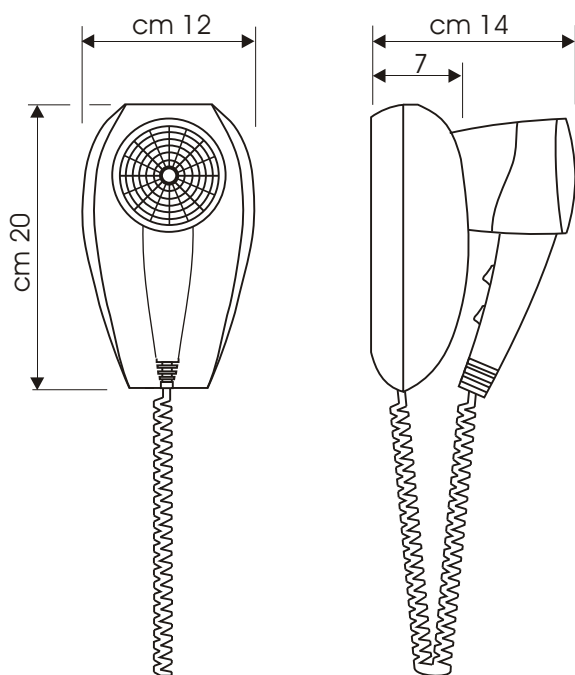

Cod. 191 RB-NK  
Cod. 191 RB-NK /1600

Wall mounted hair dryer

- On/off security switch
- Slide switch:
  - 2 speeds
  - 3 temperatures
- Universal shaver socket 115/230V
- Spiraled cable reinforced
- Supplied with alimentation cable, detachable for eventual connection direct to electrical mains that comes out from the wall

## Dimensions

## Technical Sheet

Functioning	On/Off pushing switch
Material	UV resistant ABS Nylon Uninflammable
Temperatures	3
Speeds	2
Voltage	220/240 V
Frequency	50/60 Hz
Power 191 RB-NK	1.300 W
Power 191 RB-NK /1600	1.600 W
Air Flow	124 m <sup>3</sup> /h
Noise level	60 dB
Liquid protection degree	IPX0
Electric protection degree	Class II
Wall installation	By furnished plug or Direct on the wall
Quality Mark 191 D;                   191 RBD 191 D /1600;       191 RBD /1600	   
191;                    191 RB 191 /1600;       191 RB /1600	