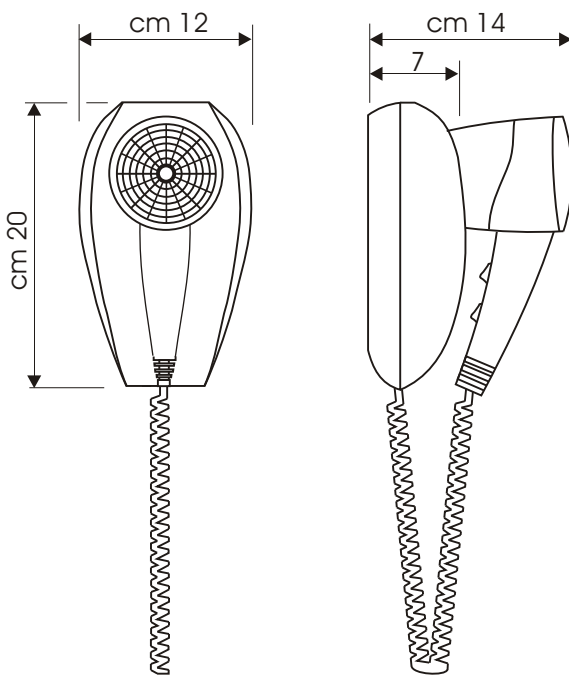

Cod. 191 RBD-BK
Cod. 191 RBD-BK /1600

Wall mounted hair dryer

- On/off security switch
- Slide switch:
 - 2 speeds
 - 3 temperatures
- Automatic cut-off switch
- Universal shaver socket 115/230 V
- Spiraled cable reinforced
- Supplied with alimentation cable, detachable for eventual connection direct to electrical mains that comes out from the wall

Dimensions

Technical Sheet

Functioning	On/Off pushing switch
Material	UV resistant ABS Nylon Uninflammable
Temperatures	3
Speeds	2
Voltage	220/240 V
Frequency	50/60 Hz
Power 191 RBD-BK	1.300 W
Power 191 RBD-BK /1600	1.600 W
Air Flow	124 m ³ /h
Noise level	60 dB
Liquid protection degree	IPX0
Electric protection degree	Class II
Wall installation	By furnished plug or Direct on the wall
Quality Mark 191 D; 191 RBD 191 D /1600; 191 RBD /1600	CE
191; 191 RB 191 /1600; 191 RB /1600	CE 