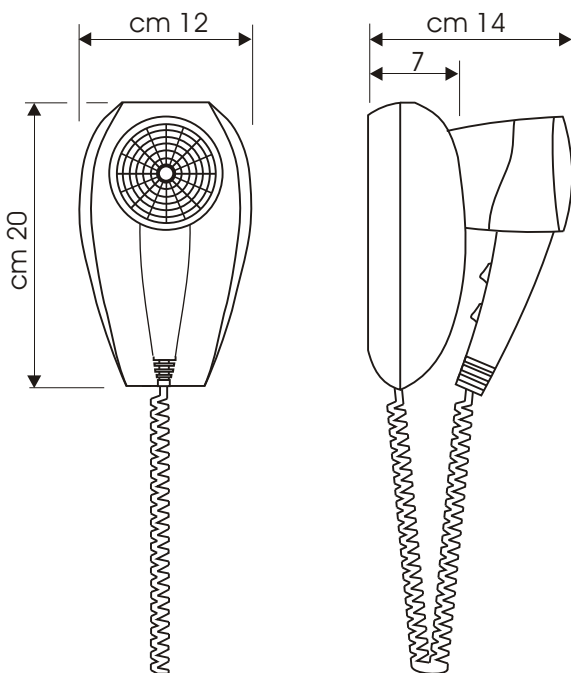

Cod. 191 RBD-NK  
Cod. 191 RBD-NK /1600

Wall mounted hair dryer

- On/off security switch
- Slide switch:  
2 speeds  
3 temperatures
- Automatic cut-off switch
- Universal shaver socket 115/230 V
- Spiraled cable reinforced
- Supplied with alimentation cable, detachable for eventual connection direct to electrical mains that comes out from the wall

## Dimensions

## Technical Sheet

Functioning	On/Off pushing switch
Material	UV resistant ABS Nylon Uninflammable
Temperatures	3
Speeds	2
Voltage	220/240 V
Frequency	50/60 Hz
Power 191 RBD-NK	1.300 W
Power 191 RBD-NK /1600	1.600 W
Air Flow	124 m <sup>3</sup> /h
Noise level	60 dB
Liquid protection degree	IPX0
Electric protection degree	Class II
Wall installation	By furnished plug or Direct on the wall
Quality Mark 191 D;                   191 RBD 191 D /1600;       191 RBD /1600	   
191;                    191 RB 191 /1600;       191 RB /1600	